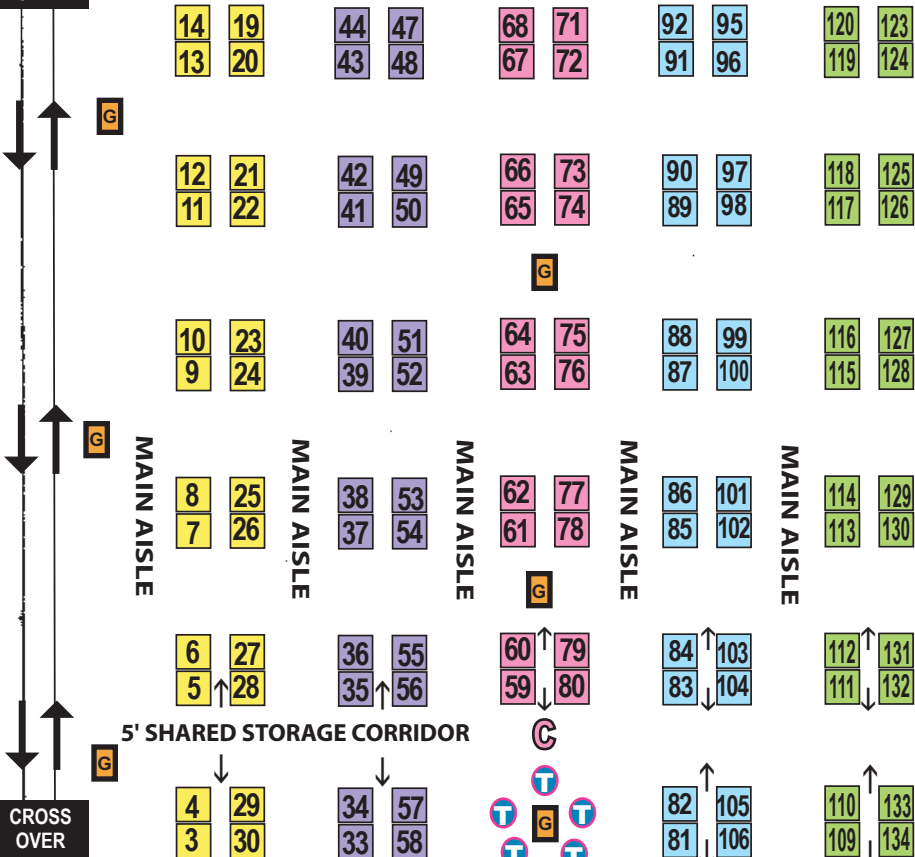

TOWN CENTER DRIVE

SIDEWALK PAINTING SQUARES

ARTIST PARKING

Enter from parking lot

NO driving across grass

Art Festival Booth Layout

15 16 17 18 18 45 46 46 69 70 93 94 121 122 122

CROSS OVER

CROSS OVER

F13
F12
F11
F10
F9
F8
F7
F6
F5
F4
F3
F2
F1

VENDORS ONLY
PORTABLE TOILETS & HAND WASH

FOOD COURT

SIDEWALK PAINTING SQUARES
NO Walking on squares in progress

SIDEWALK PAINTING SQUARES
NO Walking on squares in progress

EMERGENCY MEDICAL TEAM

ARTIST UNLOADING

ARTIST PARKING

ARTIST UNLOADING ONLY

FACE PAINTER
KB HOMES
THE NEWS
WOODSIDE HOMES
CITY OF LY
NBT
SMITH CENTER
LUCKYDOG
STOMP
CHANGING ROOM
DJ
CHEF BOUPHA
UNLY
TOLL BROTHERS

ARTIST REGISTRATION & INFORMATION

Celebration of the Arts
La Strada dell Arte

PORTABLE TOILETS & HAND WASH

G GARBAGE CANS
T UMBRELLA TABLES & CHAIRS